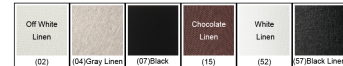

Shade Fabric

Rod Suspension Options

REFERENCE	QTY.	REMARKS	Project
			Location/Type
			Architect
			Engineer
			Contractor
			Submitted By: _____ Date: _____